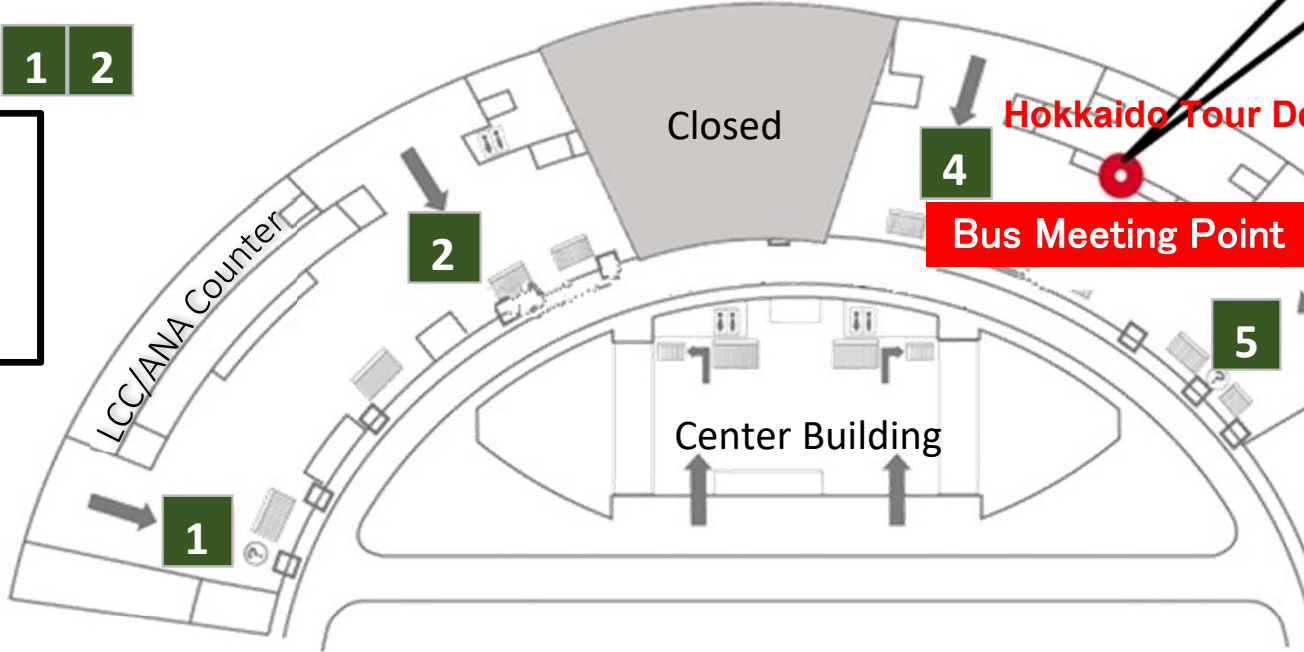

You will find a sign like this.

Arrival Gate **1** **2**

- ANA
- AIR DO
- Peach
- Vanilla

**4** Arrival Gate

- JAL

**5** Arrival Gate

- JAL
- SKYMARK
- Peach
- Fuji Dream Airlines
- Jetstar

**Shin-Chitose Airport Domestic Arrival Lobby 1st Floor  
Domestic Flight Tour Desk Counter**

**【Bus Meeting Point】**  
**「Hokkaido Tour Desk」Counter No.③**  
 Amusement Hokkaido Co.,Ltd. TEL:0123-45-5306